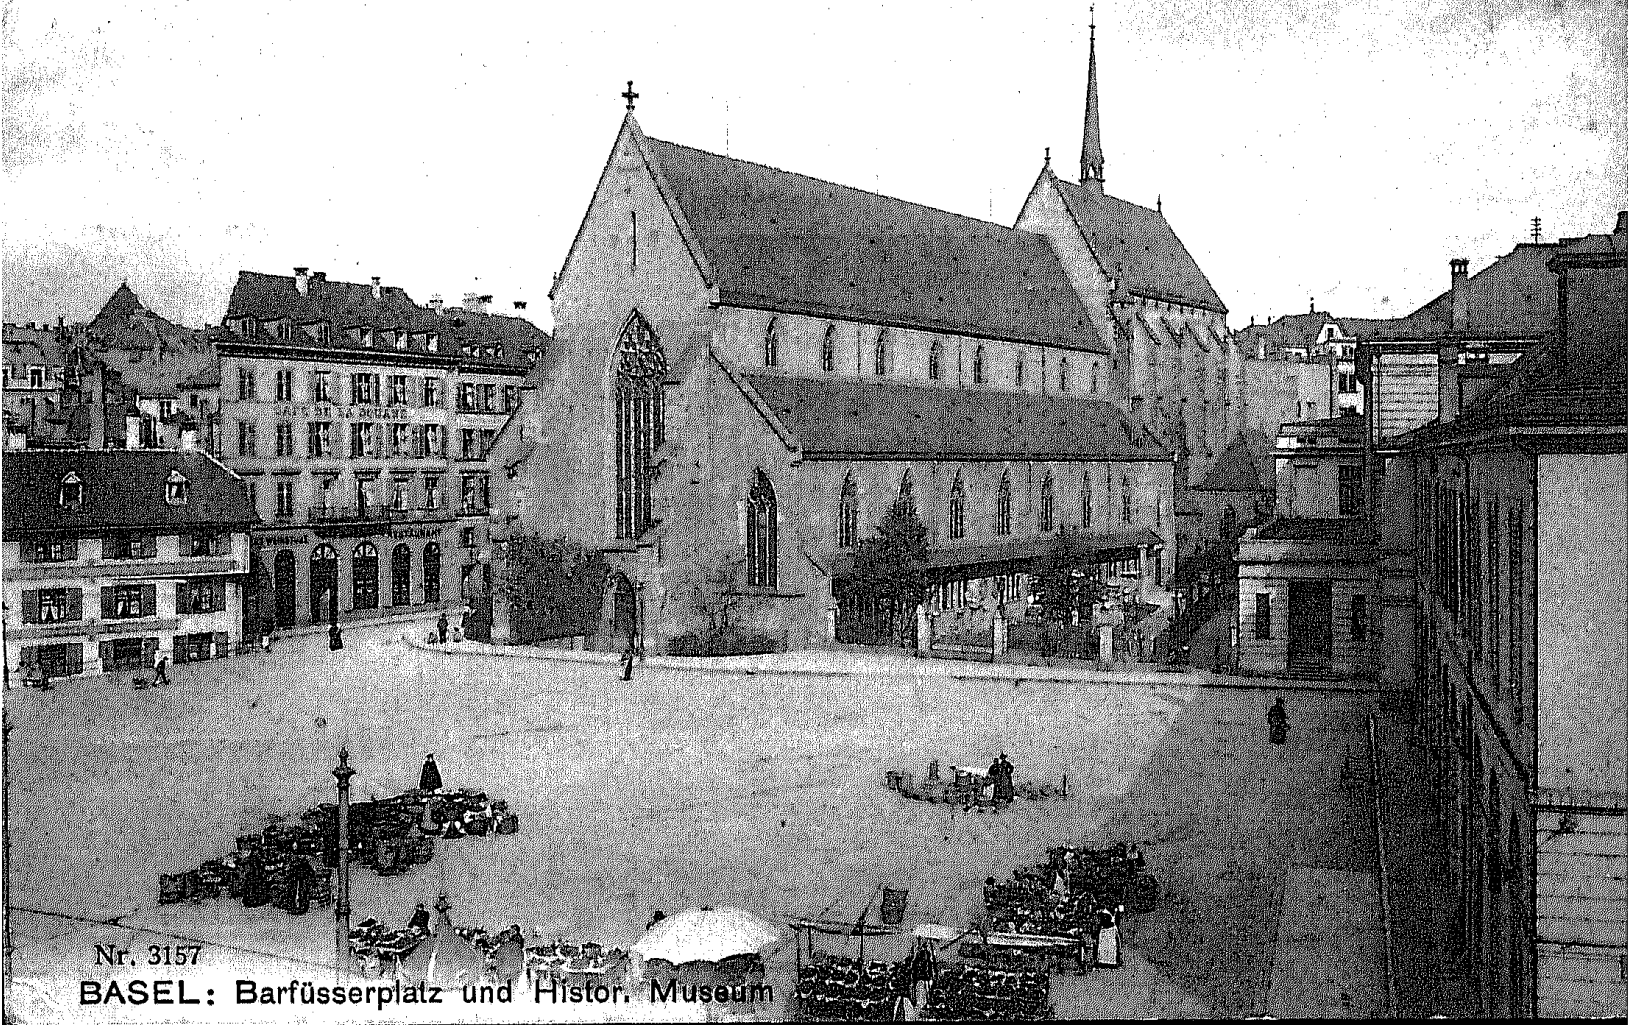

# CARTE POSTALE

Union postale universelle — Weltpostverein — Union postale universelle

CORRESPONDANCE

M. L. Ravi

*Handwritten text in the left column, partially obscured by a vertical stamp: "Poste Suisse, Berne".*

*Handwritten name: Morrison*

*Handwritten name: Karl Barth, Pastor*

*Handwritten address: Grand St. Bernards 21 II*

*Handwritten signature: G. M. T.*

KBA 9309.34

Nr. 3157

BASEL: Barfüsserplatz und Histor. Museum